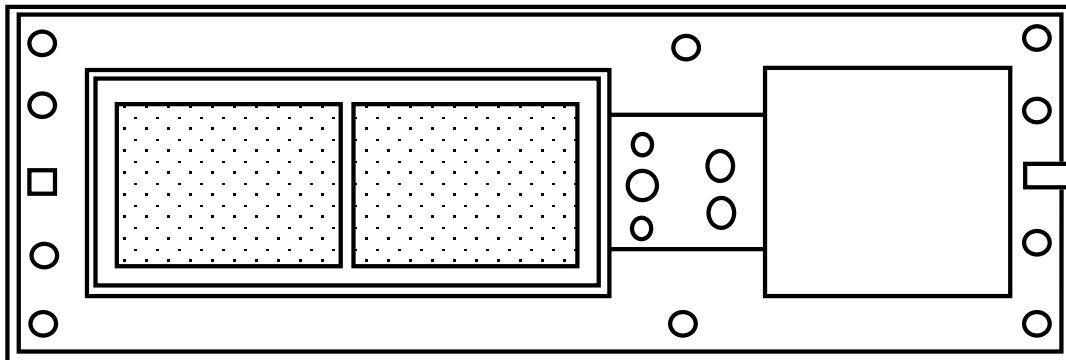

FILTERED CONNECTORS

INTEC'S 960 / 970 Series is a line of filtered ARINC 404 and ARINC 600 rack and panel style connectors; for use in commercial and military avionics.

The 960 / 970 Series offers the cost and space efficiency of planar ceramic technology.

The series meets or exceeds applicable requirements for ARINC 404, MIL-C-81659 and ARINC 600, MIL-C-83527.

SERIES 980 covers filtered circular connectors; MIL-C-38999 and MIL-C 26482.