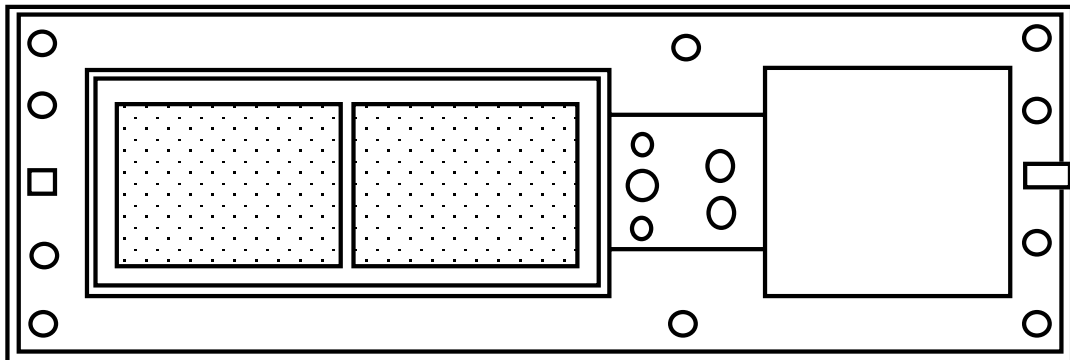

FILTERED CONNECTORS

INTEC'S 960 / 970 Series is a line of filtered ARINC 404 and ARINC 600 rack and panel style connectors; for use in commercial and military avionics.

The 960 / 970 Series offers the cost and space efficiency of planar ceramic technology.

The series meets or exceeds applicable requirements for ARINC 404, MIL-C-81659 and ARINC 600, MIL-C-83527.

SERIES 980 covers filtered circular connectors; MIL-C-38999 and MIL-C 26482.